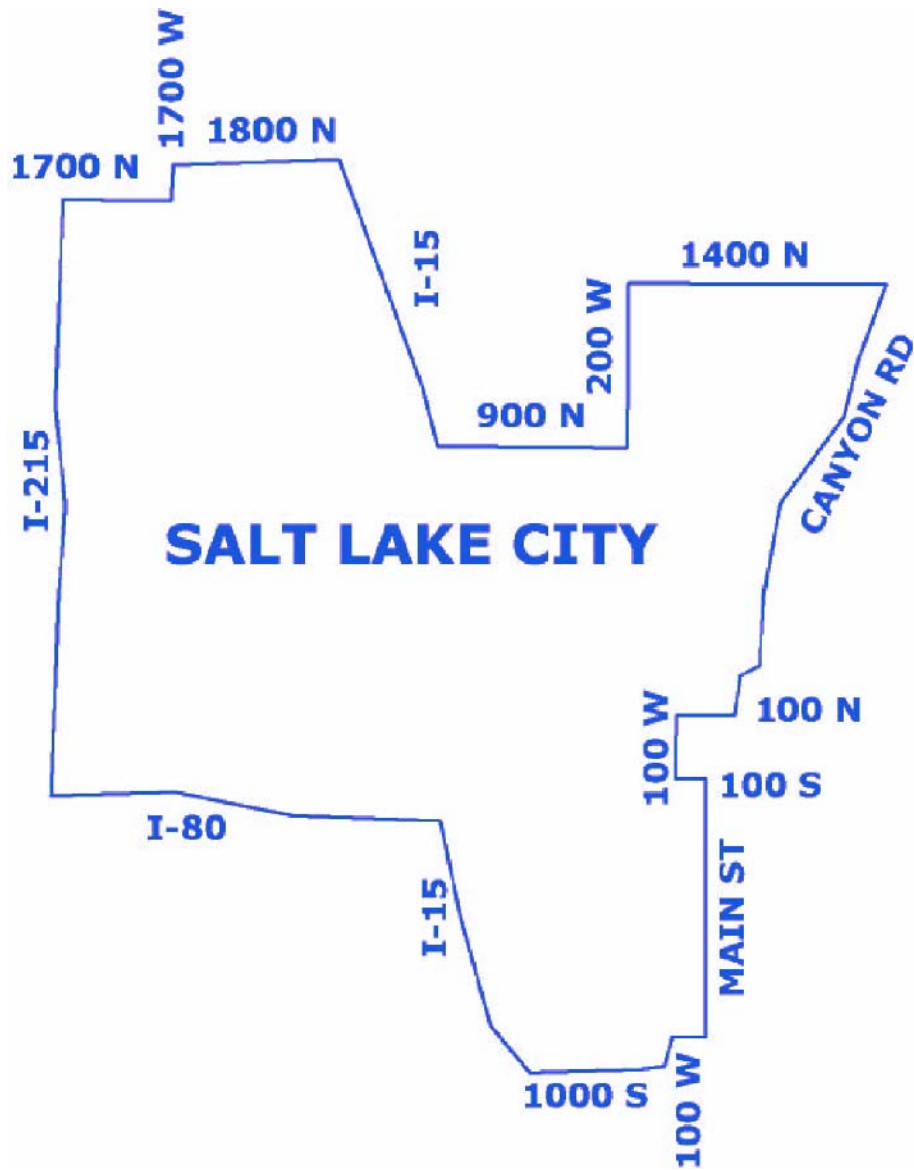

ISSUED: DECEMBER 27, 2004

EFFECTIVE: JANUARY 1, 2005

LOCAL SERVING AREAS AND LOCAL CALLING AREAS

3.5 LOCAL SERVING AREA MAPS

DPU1 – SALT LAKE CITY