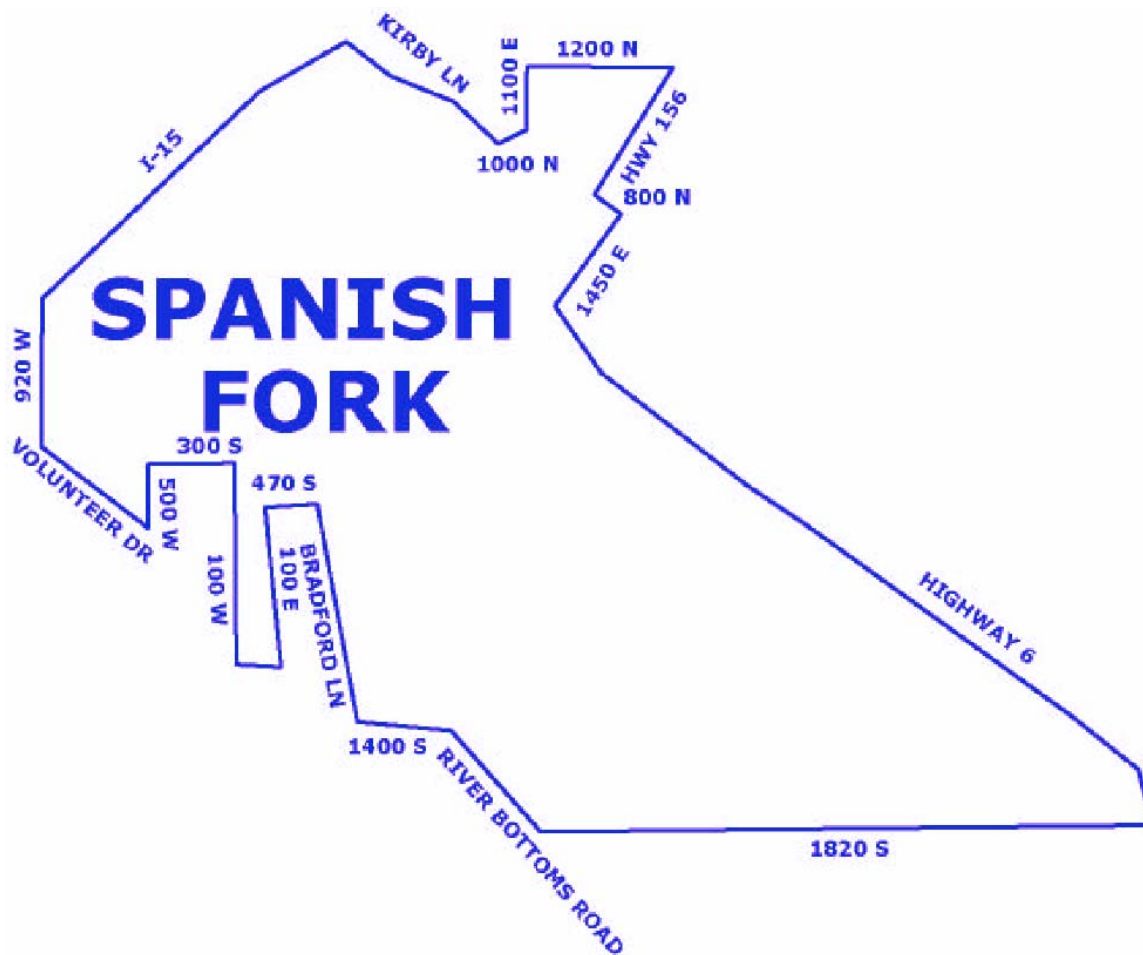

ISSUED: DECEMBER 27, 2004

EFFECTIVE: JANUARY 1, 2005

LOCAL SERVING AREAS AND LOCAL CALLING AREAS

3.5 LOCAL SERVING AREA MAPS

DPU6 – SPANISH FORK