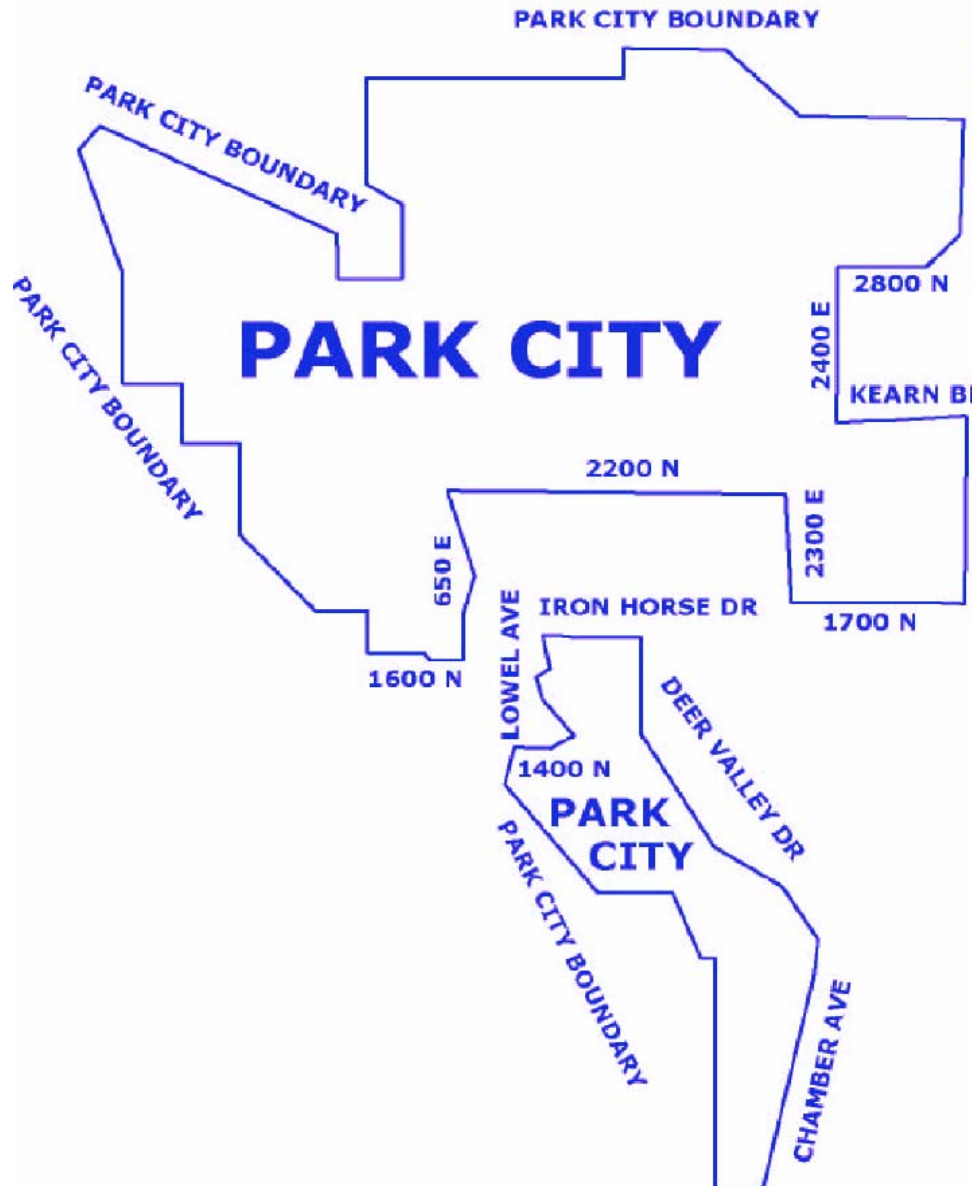

ISSUED: DECEMBER 27, 2004

EFFECTIVE: JANUARY 1, 2005

LOCAL SERVING AREAS AND LOCAL CALLING AREAS

3.5 LOCAL SERVING AREA MAPS

DPU9 – PARK CITY