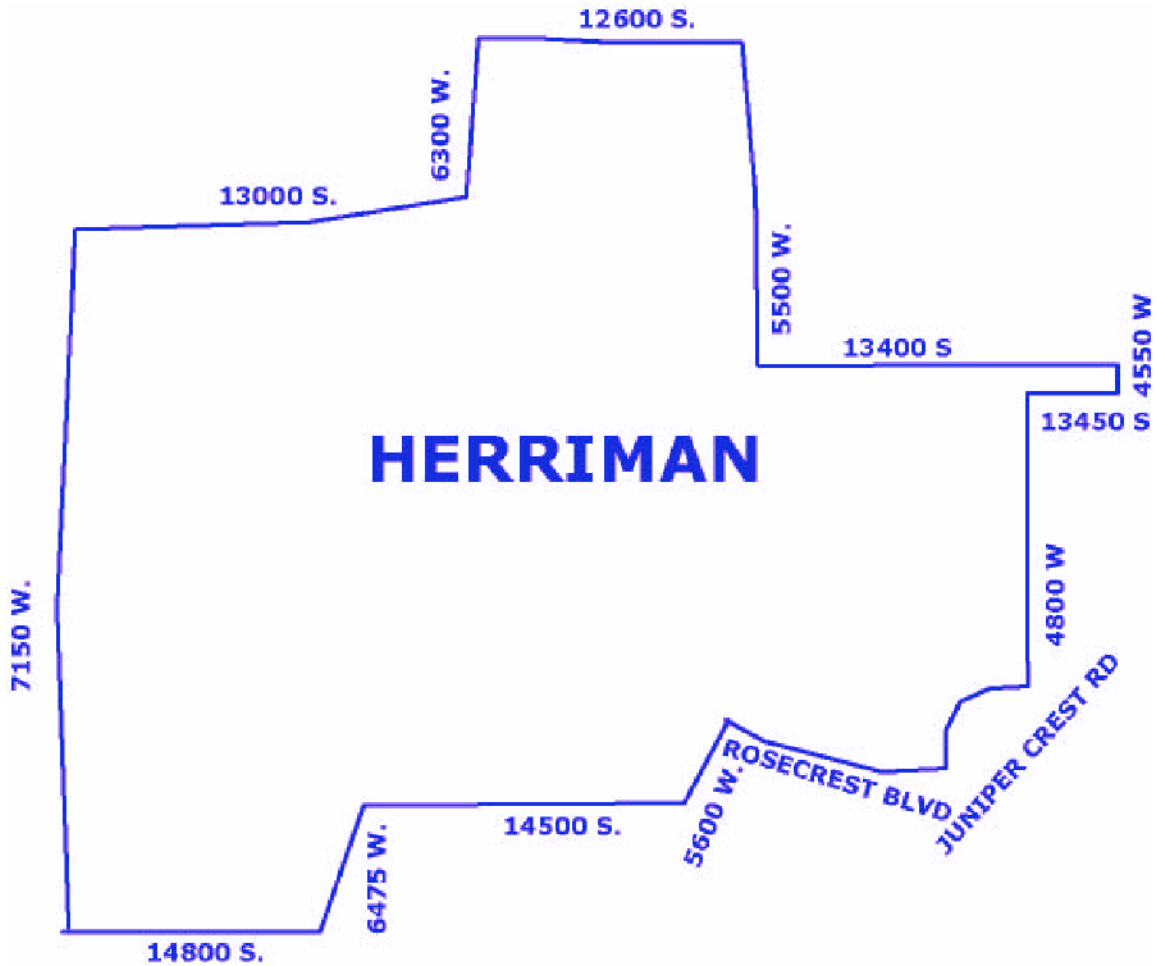

**3.5 LOCAL SERVING AREA MAPS**

**DPU7 – CENTERVILLE, WEST BOUNTIFUL**

ISSUED: DECEMBER 27, 2004

EFFECTIVE: JANUARY 1, 2005

LOCAL SERVING AREAS AND LOCAL CALLING AREAS

3.5 LOCAL SERVING AREA MAPS

DPU8 – HERRIMAN