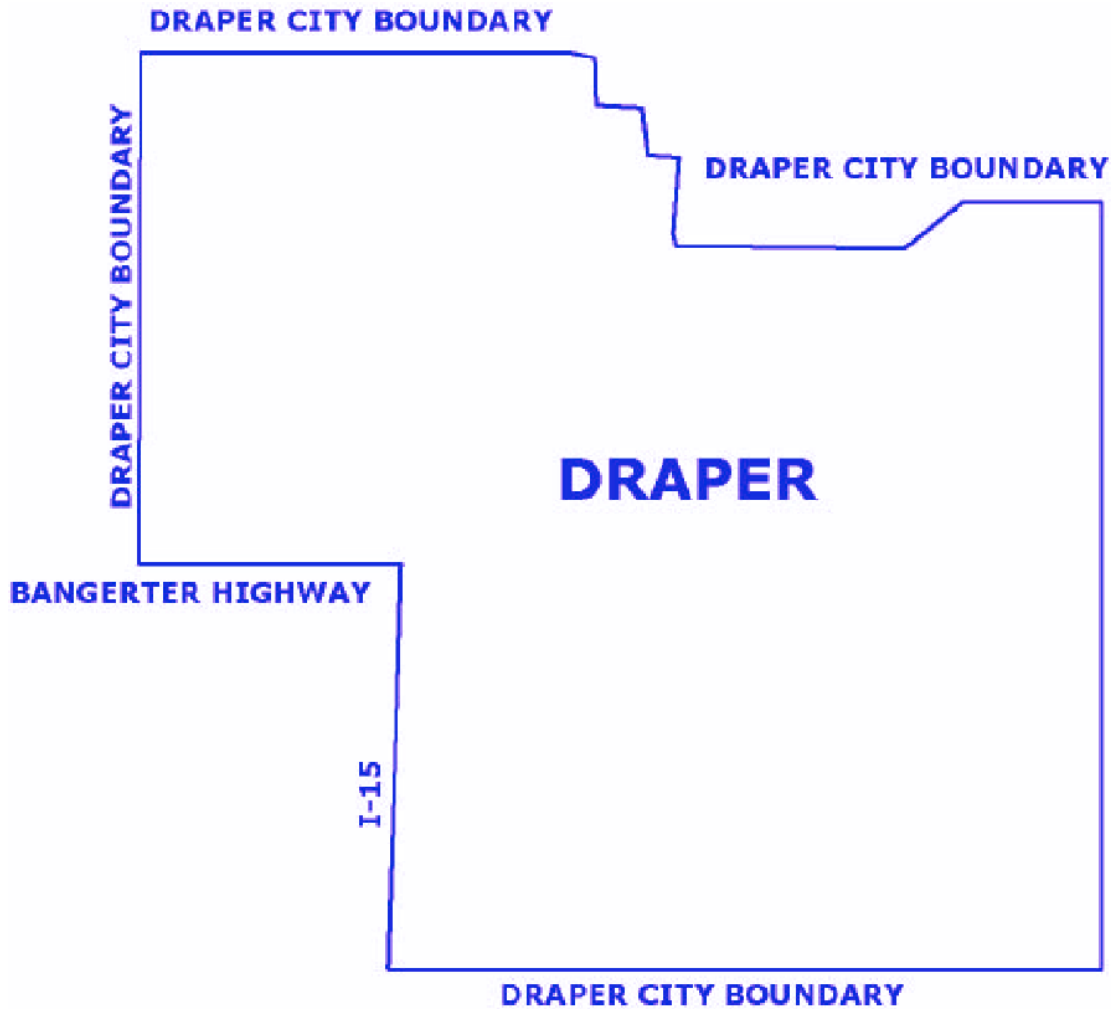

**3.5 LOCAL SERVING AREA MAPS**

**DPU3 – PROVO, OREM**

**ISSUED: DECEMBER 27, 2004**

**EFFECTIVE: JANUARY 1, 2005**

**LOCAL SERVING AREAS AND LOCAL CALLING AREAS**

**3.5 LOCAL SERVING AREA MAPS**

**DPU4 – DRAPER**

**ISSUED: DECEMBER 27, 2004**

**EFFECTIVE: JANUARY 1, 2005**

**LOCAL SERVING AREAS AND LOCAL CALLING AREAS**

**3.5 LOCAL SERVING AREA MAPS**

**DPU5 – S. SALT LAKE CITY, KEARNS, MAGNA, MURRAY, TAYLORSVILLE, WEST VALLEY CITY**