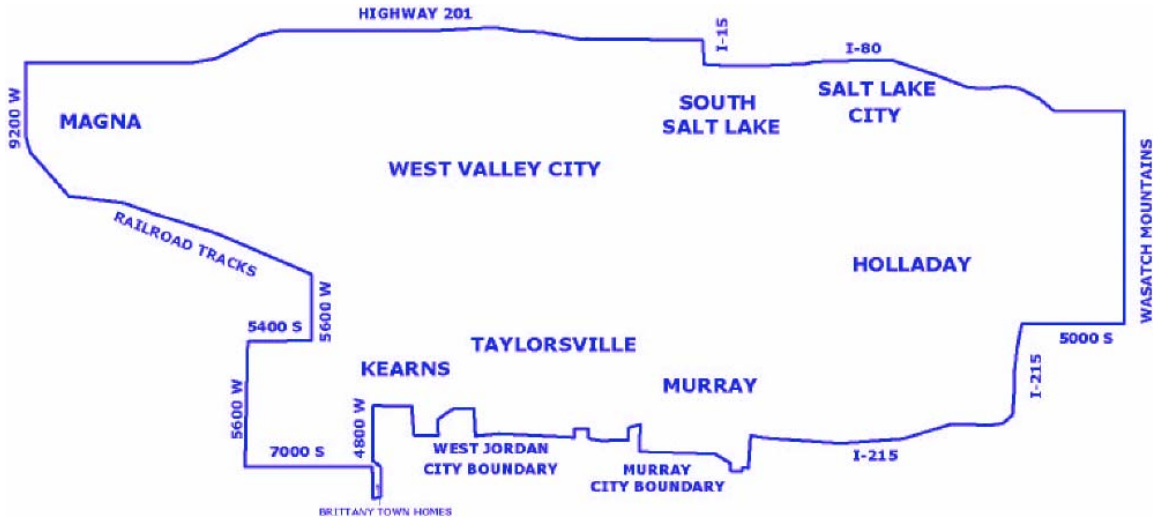

**LOCAL SERVING AREAS AND LOCAL CALLING AREAS**

**3.5 LOCAL SERVING AREA MAPS**

**DPU2 – OGDEN**

**ISSUED: DECEMBER 27, 2004**

**EFFECTIVE: JANUARY 1, 2005**

---

**LOCAL SERVING AREAS AND LOCAL CALLING AREAS**

**3.5 LOCAL SERVING AREA MAPS**

**DPU3 – PROVO, OREM**

**ISSUED: DECEMBER 27, 2004**

**EFFECTIVE: JANUARY 1, 2005**

**LOCAL SERVING AREAS AND LOCAL CALLING AREAS**

**3.5 LOCAL SERVING AREA MAPS**

**DPU4 – DRAPER**

**ISSUED: DECEMBER 27, 2004**

**EFFECTIVE: JANUARY 1, 2005**

**LOCAL SERVING AREAS AND LOCAL CALLING AREAS**

**3.5 LOCAL SERVING AREA MAPS**

**DPU5 – S. SALT LAKE CITY, KEARNS, MAGNA, MURRAY, TAYLORSVILLE, WEST VALLEY CITY**